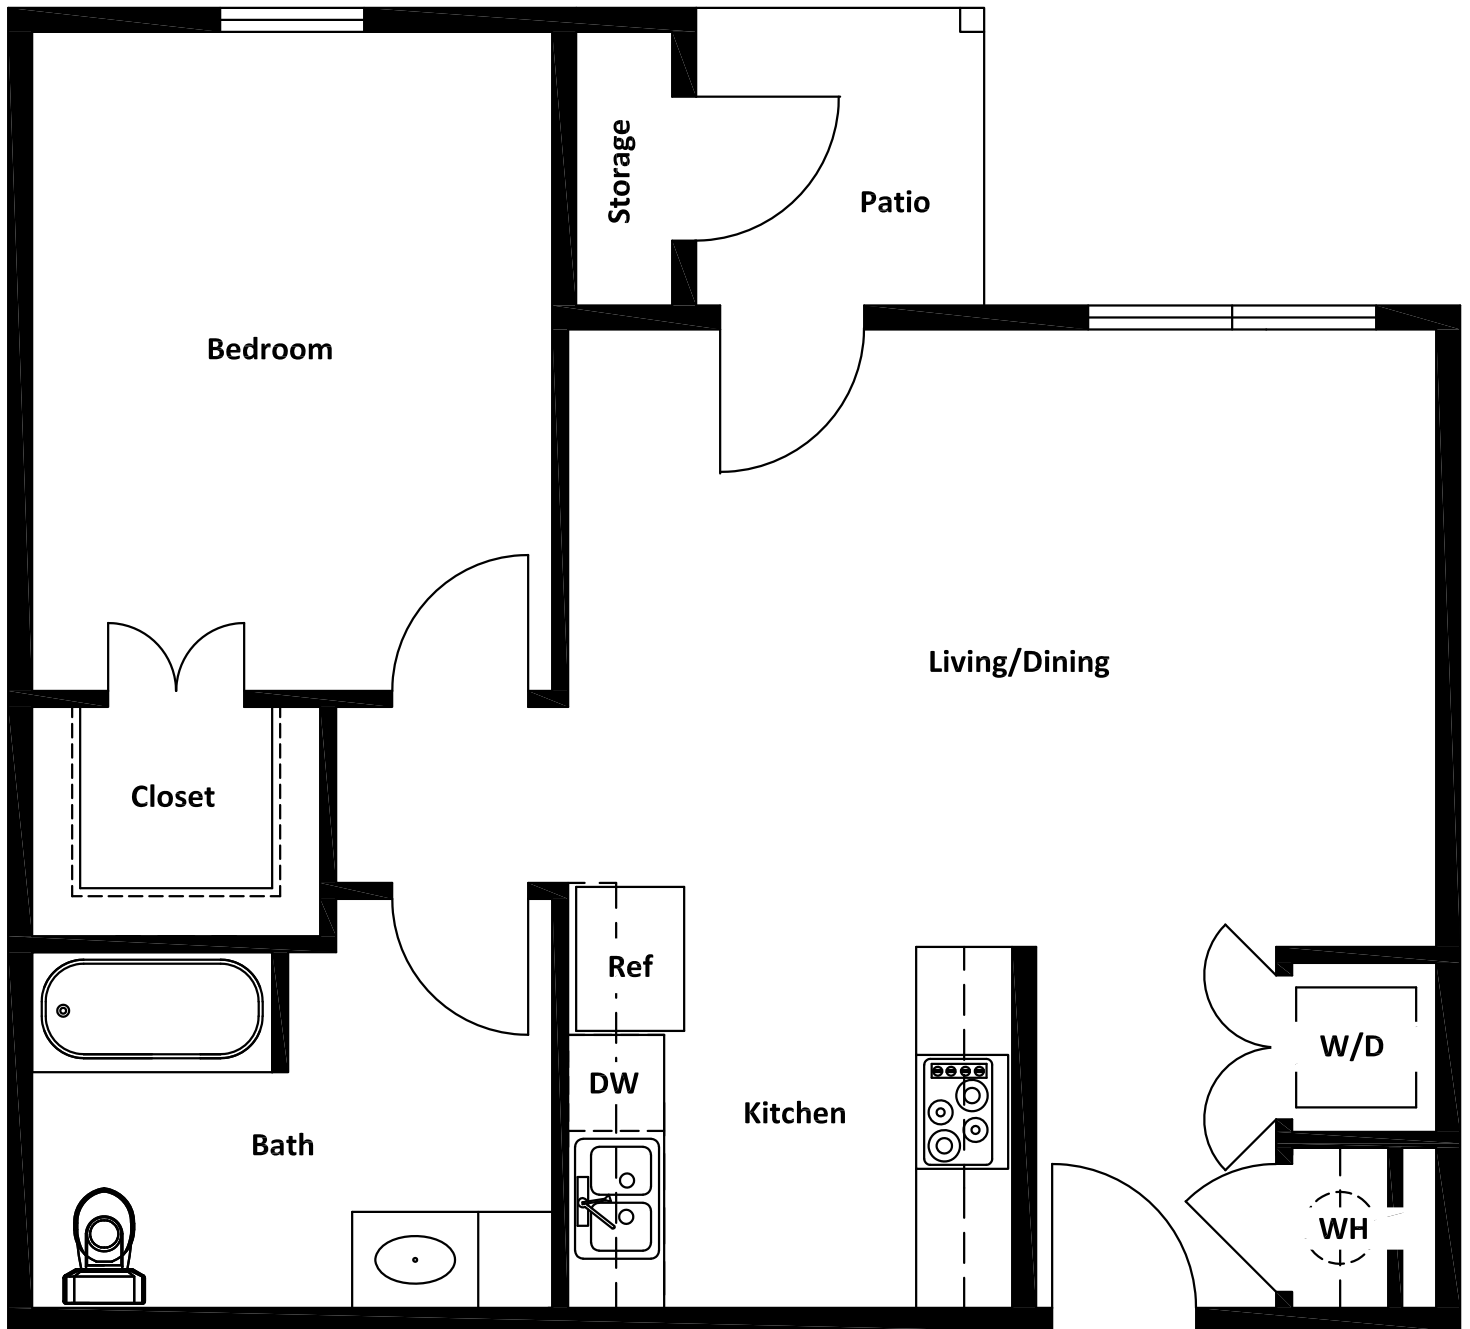

Lakeview Pointe

Apartment Homes

1 BR/1 Bath

~720 S.F.