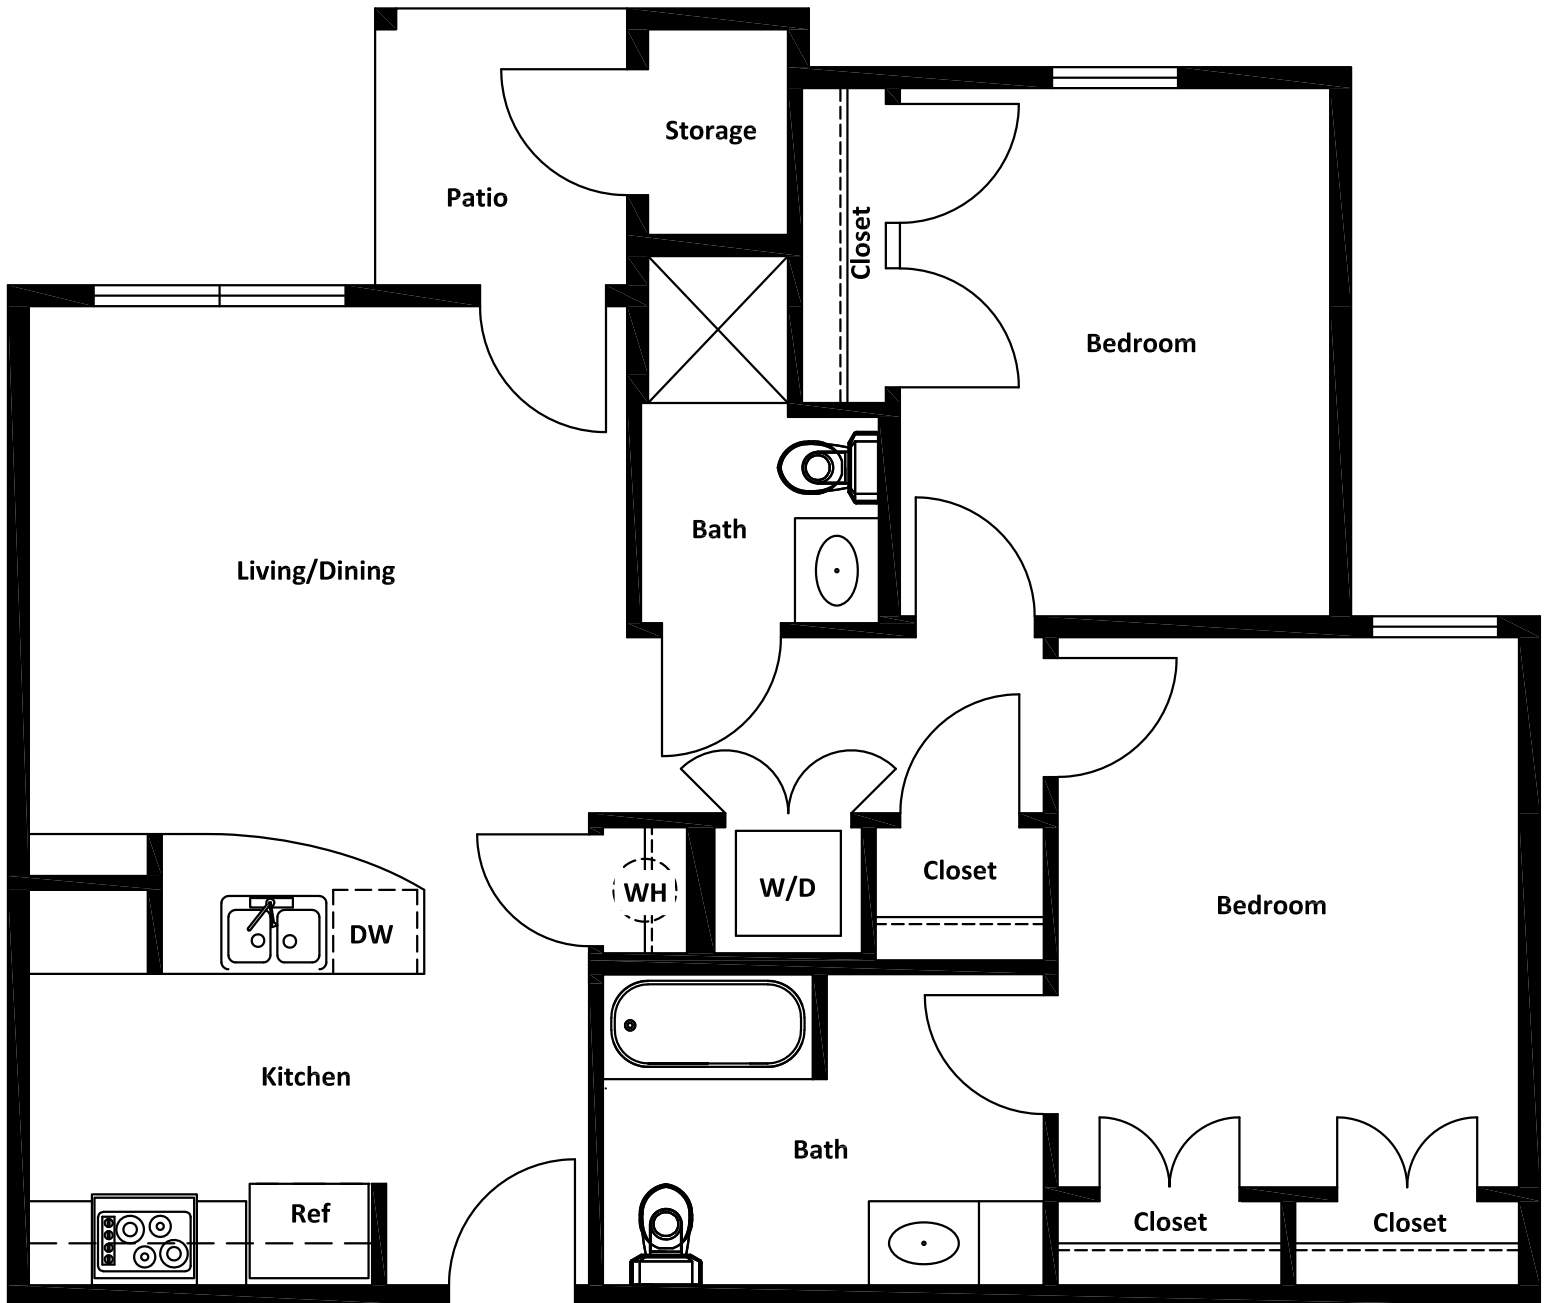

Lakeview Pointe

Apartment Homes

2 BR/2 Bath Studio
~927 S.F.